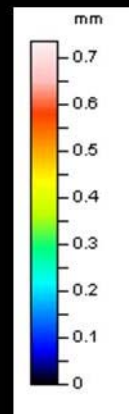

pro-ferm
deeper immunity to ageing

Pro-Ferm Intensive Eye Cream
Decrease in wrinkle depth

Before treatment

After 4 weeks of treatment