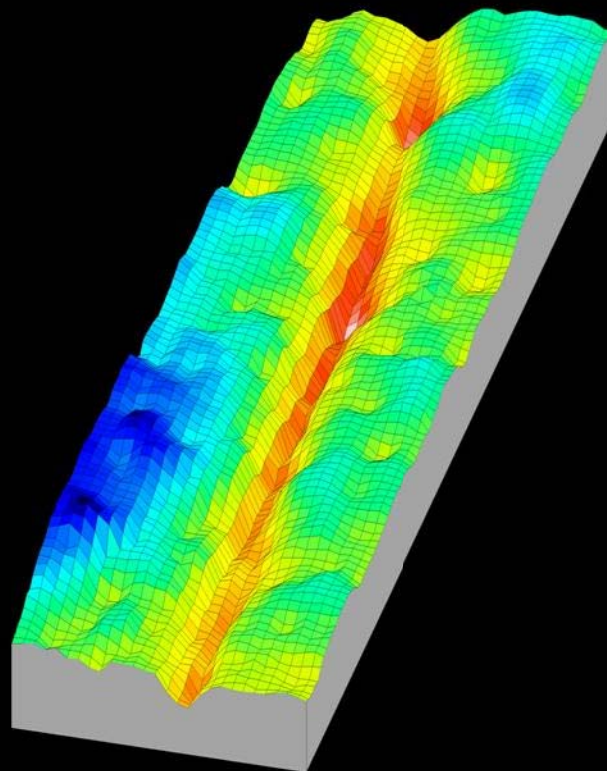

pro-ferm
deeper immunity to ageing

Pro-Ferm Intensive Eye Cream
Decrease in wrinkle depth

Before treatment

After 4 weeks of treatment