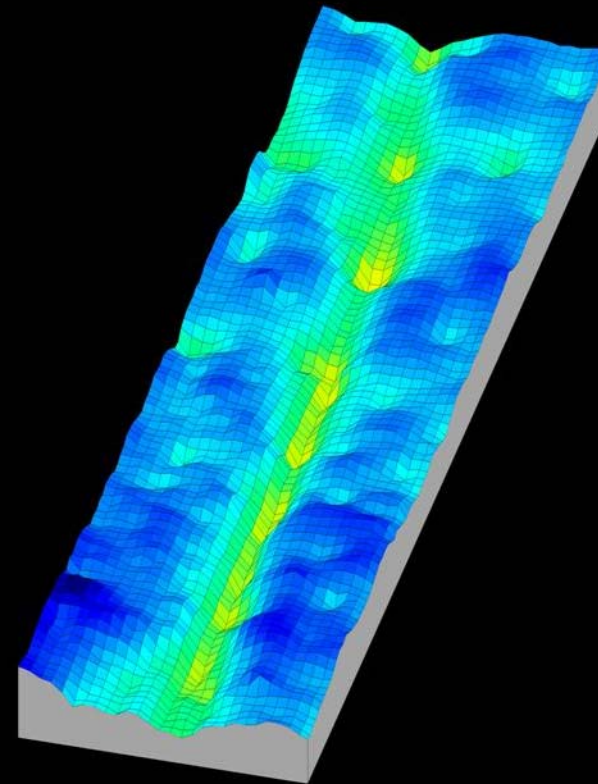

pro-ferm
deeper immunity to ageing

Pro-Ferm Intensive Eye Cream
Decrease in wrinkle depth

Before treatment

After 4 weeks of treatment